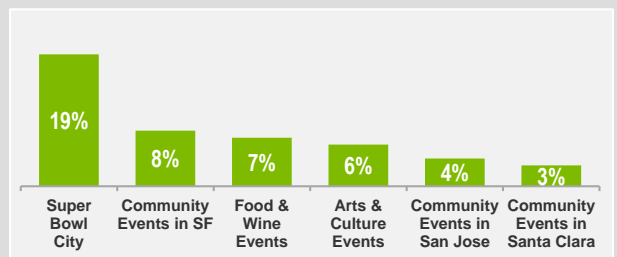

SUPER BOWL 50 HOST COMMITTEE

COMMUNITY IMPACT REPORT

1.9 MILLION BAY AREA ADULTS ATTENDED A SUPER BOWL 50 RELATED EVENT (1/3 OF THE POPULATION)

MAJOR EVENT IMPACT IMPORTANCE

ATTENDANCE AT SB50 EVENTS

PARTICIPATION HIGHEST AMONG MILLENNIALS, FAMILIES

PERFORMANCE RATING BY BAY AREA RESIDENTS

% WHO AGREE SUPER BOWL 50...

COMMUNITY INTEREST IN HOSTING FUTURE SPORTS EVENTS