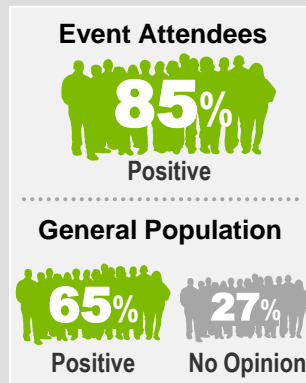

SUPER BOWL 50 HOST COMMITTEE

COMMUNITY IMPACT REPORT

1.9 MILLION BAY AREA ADULTS ATTENDED A SUPER BOWL 50 RELATED EVENT (1/3 OF THE POPULATION)

MAJOR EVENT IMPACT IMPORTANCE

ATTENDANCE AT SB50 EVENTS

PARTICIPATION HIGHEST AMONG MILLENNIALS, FAMILIES

PERFORMANCE RATING BY BAY AREA RESIDENTS

% WHO AGREE SUPER BOWL 50...

COMMUNITY INTEREST IN HOSTING FUTURE SPORTS EVENTS