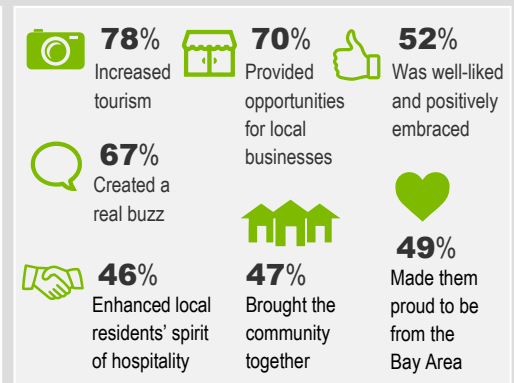

SUPER BOWL 50 HOST COMMITTEE

COMMUNITY IMPACT REPORT

1.9 MILLION BAY AREA ADULTS ATTENDED A SUPER BOWL 50 RELATED EVENT (1/3 OF THE POPULATION)

MAJOR EVENT IMPACT IMPORTANCE

ATTENDANCE AT SB50 EVENTS

PARTICIPATION HIGHEST AMONG MILLENNIALS, FAMILIES

PERFORMANCE RATING BY BAY AREA RESIDENTS

% WHO AGREE SUPER BOWL 50...

COMMUNITY INTEREST IN HOSTING FUTURE SPORTS EVENTS