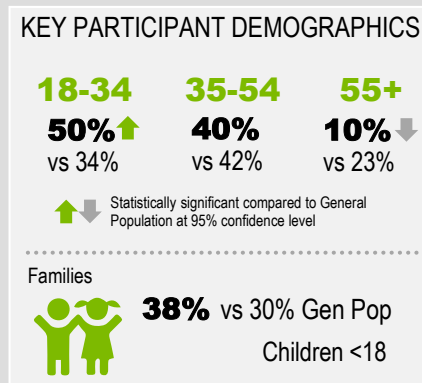

SUPER BOWL 50 HOST COMMITTEE

COMMUNITY IMPACT REPORT

1.9 MILLION BAY AREA ADULTS ATTENDED A SUPER BOWL 50 RELATED EVENT (1/3 OF THE POPULATION)

MAJOR EVENT IMPACT IMPORTANCE

ATTENDANCE AT SB50 EVENTS

PARTICIPATION HIGHEST AMONG MILLENNIALS, FAMILIES

PERFORMANCE RATING BY BAY AREA RESIDENTS

% WHO AGREE SUPER BOWL 50...

COMMUNITY INTEREST IN HOSTING FUTURE SPORTS EVENTS